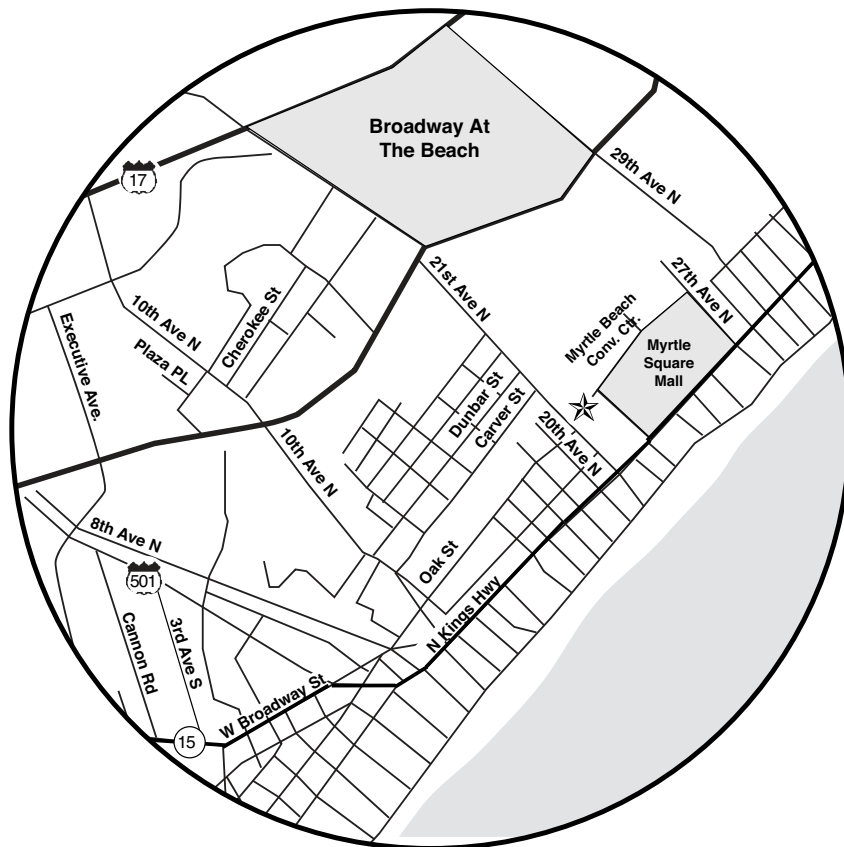

## Myrtle Beach

**Myrtle Beach Convention Center**  
 2101 North Oak St  
 Myrtle Beach, SC 29578

### Driving Directions to Myrtle Beach

#### South from Columbia, SC:

Merge onto I-20 E toward Florence.  
 I-20 E becomes I-20 Spur E/David H Mcl Blvd.  
 Turn left onto US-76 E.  
 US-76 E becomes SC-576 E.  
 SC-576 E becomes US-501 BR S.  
 US-501 BR S becomes US-501 S.  
 Merge onto US-17 N/US-17-BYP N toward North Myrtle Beach.  
 Turn right onto 21st Ave N.  
 End at 2101 N Oak St.

#### West from Charleston, SC:

Take the ramp toward I-26/Columbia/US-N/Mt Pleasant.  
 Take the ramp toward US-17 N/Mt Pleasant.  
 Stay straight to go onto ramp.  
 Turn slight left onto US-17/Septima Clark Expy. Continue to follow US-17.  
 Keep right at the fork to go on US-17 N.  
 Turn right onto 21st Ave N.  
 End at 2101 N Oak St.