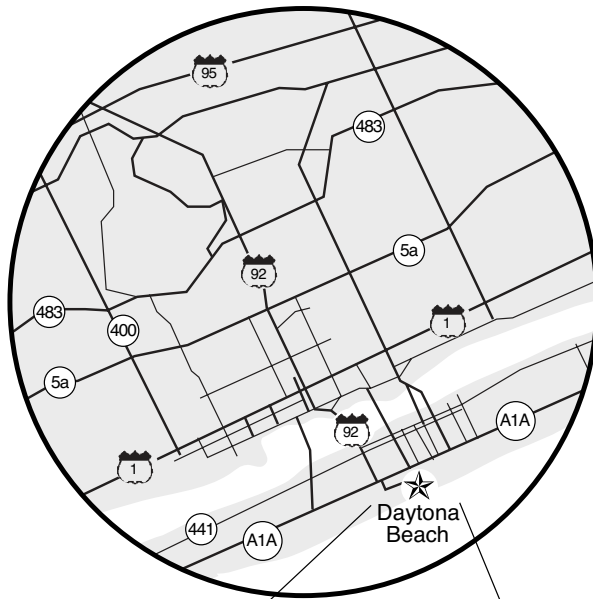

STUDENT LIFE @ DAYTONA09

Daytona Beach

Ocean Center
101 North Atlantic Ave
Daytona Beach, FL 32118-3902

Driving Directions to Daytona Beach

From the North:

Take I-95 to Daytona Beach. From there take the US-92 (Exit 261) Daytona Beach, eastbound US-92. Continue to follow US-92, over a large bridge that takes you onto beachside, until you reach North A1A. Turn left onto North A1A. The Ocean Center is approximately 0.4 miles on the left, across from the Hilton.

From the South:

Take I-95 to Daytona Beach. From there take US-92 (exit 261) Daytona Beach, eastbound US-92. Continue to follow US-92E, over a large bridge that takes you beachside, until you reach North A1A. Turn left onto North A1A. The Ocean Center is approximately 0.4 miles on the left, across from the Hilton.

From the West:

Take I-4 East toward Daytona Beach. Take I-95 North to exit 87. Take US-92E (International Speedway Blvd). Continue to follow US-92, over a large bridge that takes you beachside, until you reach North Atlantic Ave. (A1A). Turn left onto North A1A. The Ocean Center is approximately 0.4 miles on the left, across from the Hilton.